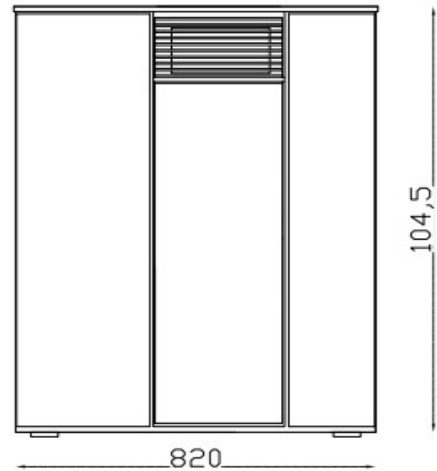

Fly 10Kw Slim Pellet Stove