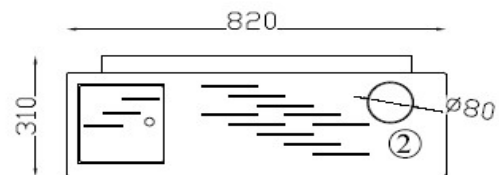

### Technical Data

Total introduced power: max 11.1kW – min 4.4kW  
Nominal heat output: max 10kW – min 4.1kW  
Efficiency: 90.2%  
Pellet consumption: max 2.6kg/h - min 0.9kg/h  
Reservoir capacity: 15kg  
Minimum clearance: side: 250 - back: 100 - front side: 1000mm  
Weight: 95 kg  
Cast iron Burn Pot  
Flue outlet: Top, Rear or Side (RH)