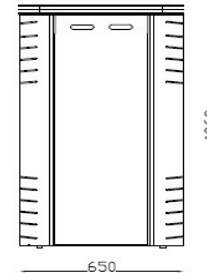

The Cloe 16 & 20kw Boiler Pellet Stove

It can be chosen in two coating versions: METAL - CERAMIC

STEEL SIDES

CERAMIC SIDES

The front door is entirely black and lets the fire shine through when it is lit, hiding the combustion chamber when it is off. The Cloe is a hydro-ventilated pellet thermo-stove with adjustable and excludable hot air, this air is generated from the lower rear of the stove, crossing the top of the boiler.

Features

- Ash drawer
- Display with programmable functions
- Glass Cleaning Air Flow (Air Curtain)
- Room Fan (Top)

- Cast iron brazier
- Air Flow Management
- Double Door
- Ceramic glow plug

Technical			16kw	20kw
Flue Connection		mm	80	80
Pellets tank capacity		kg	25	25
Introduced Power Min/Max		kw	6.57 / 17.6	6.57 / 21.84
Nominal Output Min/Max		kw	6.0 / 16.19	6.0 / 20.0
Output to Water		kw	14.16	17.54
Output to room		kw	2.03	2.46
Pellet Consumption		kg/h	1.34 / 3.59	1.34 / 4.45
Efficiency		%	92	91.58

650

1060

Hamco Heating Ltd
Cloncollig Ind Estate
Tullamore
Co. Offaly
R35 FD73
ph.05793 21302, info@hamco.ie