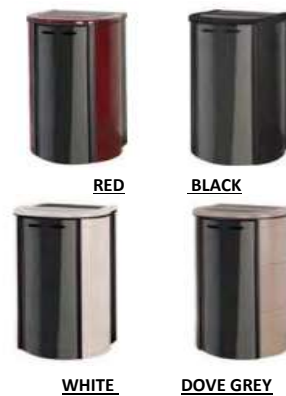

The Cloe 16 & 20kw Boiler Pellet Stove

It can be chosen in two coating versions: METAL - CERAMIC

**4 Heat
Wi-Fi Option**

STEEL SIDES

RED

BLACK

WHITE

WOOD

CERAMIC SIDES

RED

BLACK

WHITE

DOVE GREY

The front door is entirely black and lets the fire shine through when it is lit, hiding the combustion chamber when it is off. The Cloe is a hydro-ventilated pellet thermo-stove with adjustable and excludable hot air, this air is generated from the lower rear of the stove, crossing the top of the boiler.